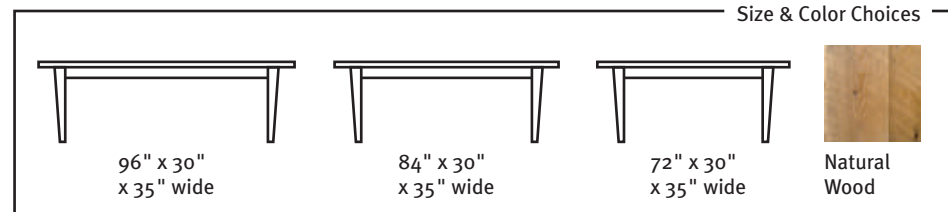

TAB-01 HARVEST TABLE

RENOVATORS RESOURCE INC.
1.877.230.7700
www.renovators-resource.com

Our reproduction Harvest Table is in high demand. The top, skirt and trim are built using century-old salvaged pine, spruce or hemlock boards. The tabletop measures over one inch thick, ensuring a solid feel, and features traditional breadboard construction.

The legs are tapered to finish the elegant harvest-style and are detachable for easy shipping and storage.

All ReFurnishing tables are sealed with a clear water-based laquer finish. This produces a smooth, durable surface ready for today's home.