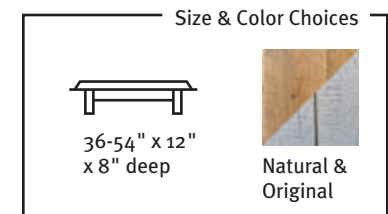

COAT RACKS & SHELVES