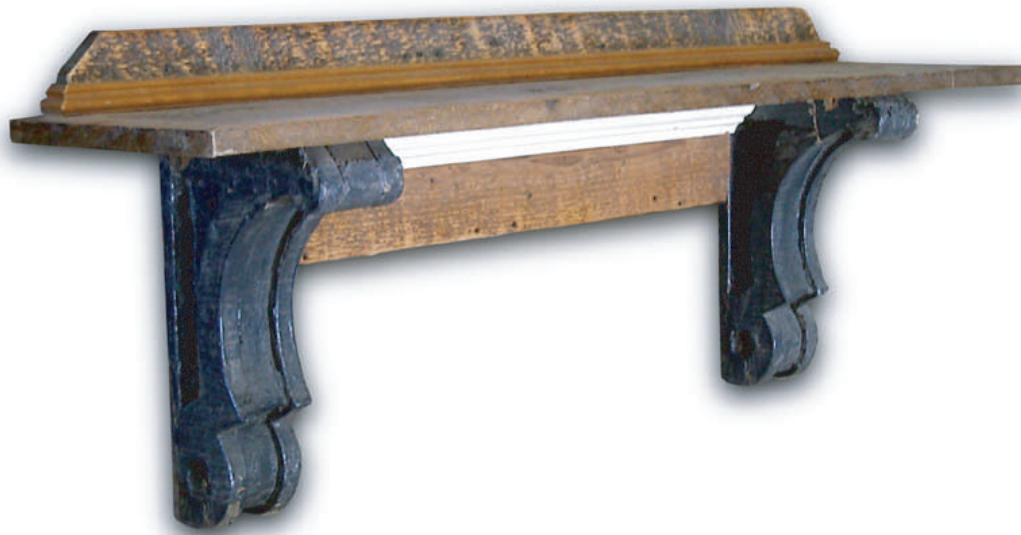

## SH-03 BRACKET MANTEL SHELF

RENOVATORS RESOURCE INC.  
1.877.230.7700  
www.renovators-resource.com

This Bracket Mantel Shelf shows off unique, salvaged cornice brackets from century-old homes. Along with the brackets, the shelf is constructed using weathered barnwood, antique planking and molding. The shape, coloring and style of the two brackets is always a pleasant surprise.

These items are created from rare, limited quantity objects. They are truly “one of a kind”.

All ReFurnishings pieces are sealed to keep any old paints in their place. This produces a smooth, durable surface ready for today’s home.