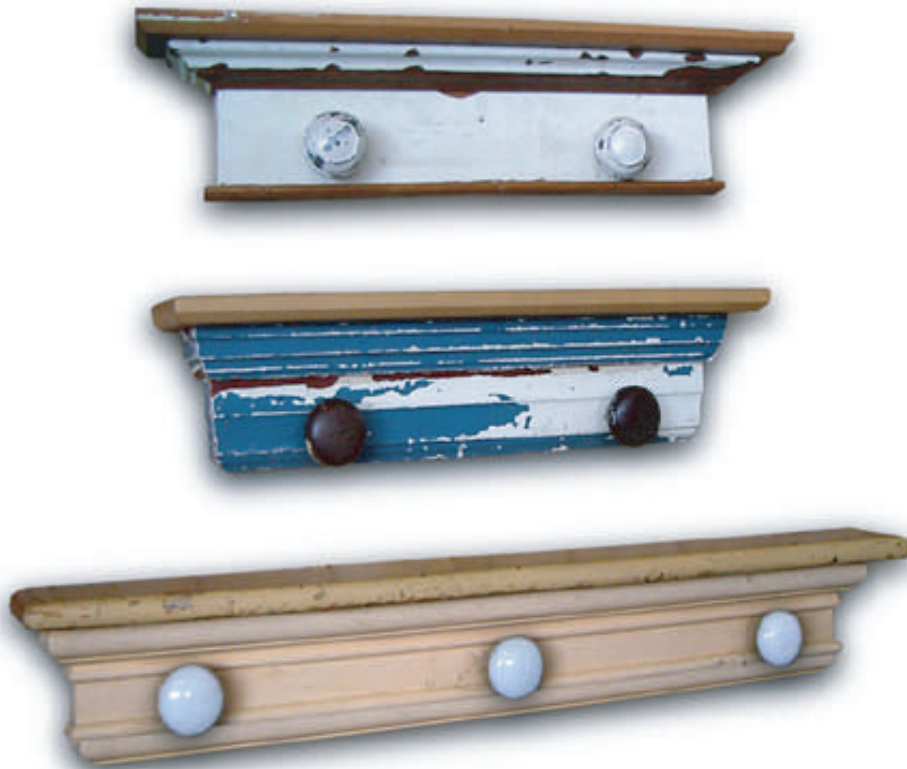

## CR-00 01 & 02 LINTEL COAT RACKS

RENOVATORS RESOURCE INC.  
1.877.230.7700  
www.renovators-resource.com

This coat rack is an attractive addition to any entry, hall or coatroom. It is made from a salvaged softwood door lintel, softwood moldings and salvaged door hardware. Each door knob is firmly attached to the lintel. Mounting hardware is provided.

White porcelain, glass or cast metal knobs available.

All ReFurnishings pieces are sealed to keep any old paints in their place. This produces a smooth, durable surface ready for today's home.

Note: size, color and molding may vary slightly.

Size & Color Choices			
Small	Medium	Large	 Original Paint
			
24" x 7" x 4" deep	36" x 7" x 4" deep	48" x 7" x 4" deep	

**COAT RACKS & SHELVES**