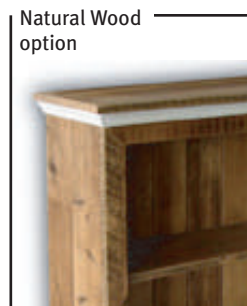

BK-02 TALL BOOKCASE

RENOVATORS RESOURCE INC.
1.877.230.7700
www.renovators-resource.com

Our Tall Bookcase is made with old softwood plank flooring and rough-sawn lumber, a variety of moldings, trim and wainscoting. It's a perfect cabinet to display favorite classics!

The Tall Bookcase comes with 3 fixed shelves.

All ReFurnishings are sealed to keep old paints and finishes in place. This produces a smooth, durable surface ready for today's home.

Note: size and molding may vary slightly.