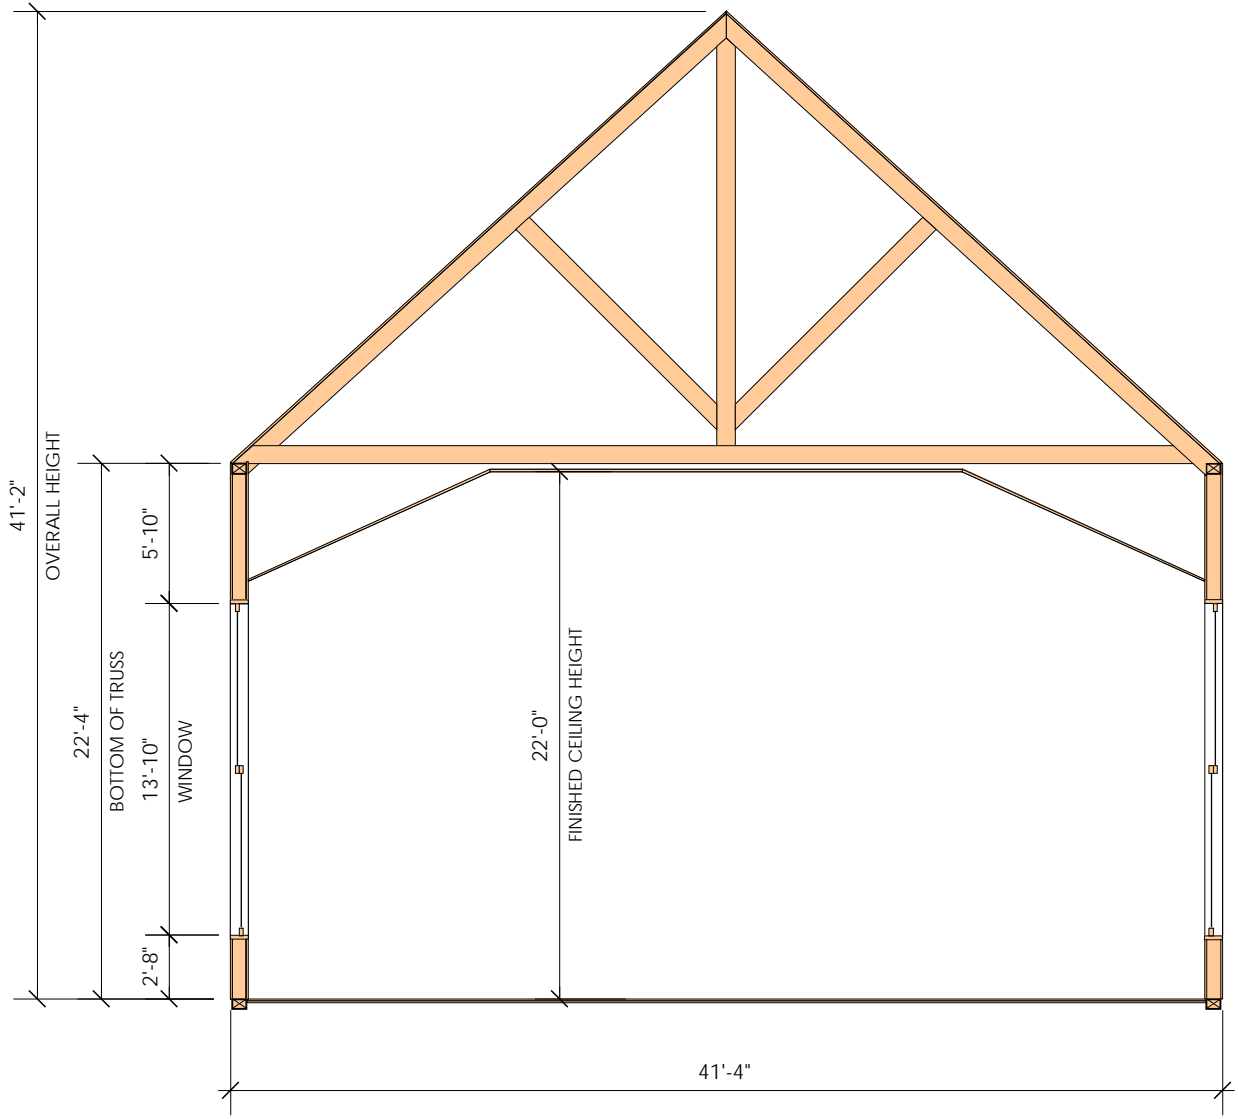

RENOVATORS RESOURCE INC.
 www.renovators-resource.com
 toll-free 1-877-230-7700

"THE FALLS CHURCH"

C. 1872

Scale 1/8" = 1'-0"

April 17, 2003

RENOVATORS RESOURCE INC.
 www.renovators-resource.com
 toll-free 1-877-230-7700

"THE FALLS CHURCH"

C. 1872
 Scale 1/8" = 1'-0"
 April 17, 2003